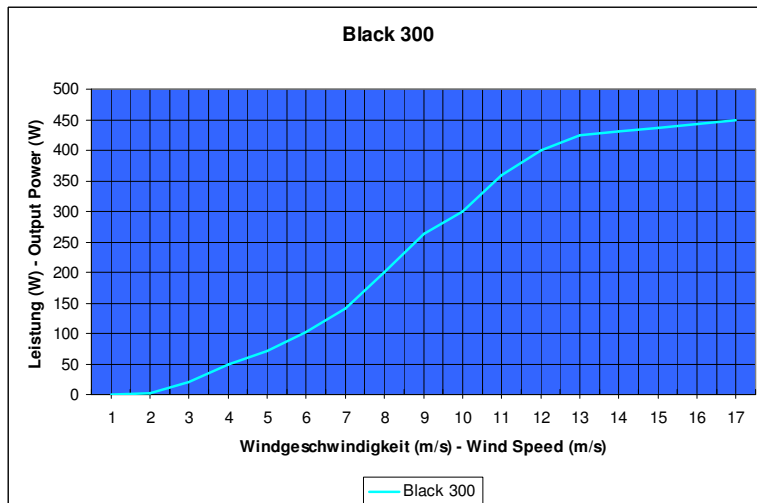

# BLACK 300

Rotor blades	3-blade
Blades material	Carbon-Nylon
Rotordiamtre	1,22m
Generator	Permanent
Voltage	12V/24V/48V
Nominal power	300
Rated power at	9,36 m/s
Cut-in wind speed	1,8 m/s
Weight	16 Kg