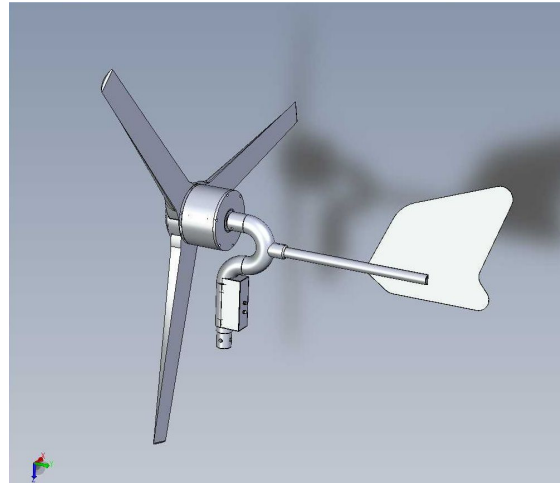

# BLACK 300

Rotor blades	3-blade
Blades material	Carbon-Nylon
Rotordiamtre	1,22m
Generator	Permanent
Voltage	12V/24V/48V
Nominal power	300
Rated power at	9,36 m/s
Cut-in wind speed	1,8 m/s
Weight	16 Kg