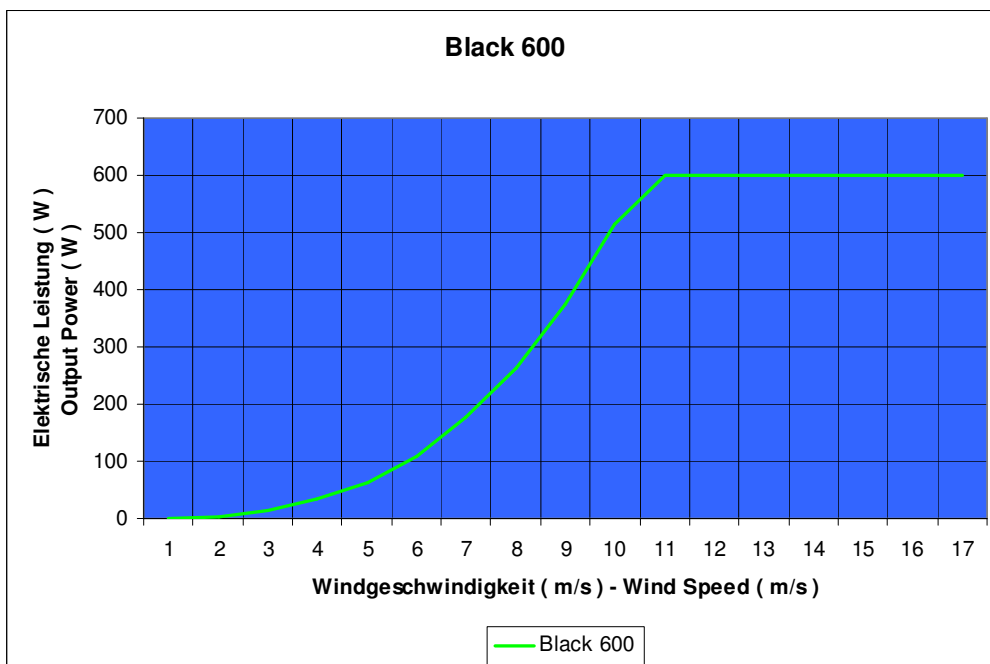

BLACK 600

Rotor	3-Blatt
Rotor material	Carbon-Nylon
Rotor diameter	1,6m
Generator	Permanent
Voltage	12/24/48V
Rated output	600 W
Rated output at	11 m/s
Start up	0,8 m/s
Starts to load at	1,8m / s
Weight	20 Kg